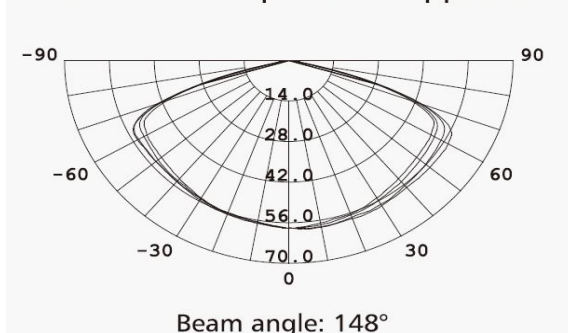

Evakuatsioonivalgusti EPE-EM5-H0-3H Pindpaigaldusega (isetestiv)

TEHNILISED PARAMEETRID

Model No	Optical Parameters						Structural Parameters			
	Specification of Battery	Light Source	Emergency Time	Test Mode	Power	Light Source Luminous Flux	Material	Product Size (mm)	IP Rating	Certification
EX-DP-EPE-EM5 (Open area)	LiFePO4 9.6V 1500mAh Lithium Battery	SMD LED	3 hour	Autotest	6W	450lm	Polycarbonate body and diffuser	Ø140x48	IP 20	CE
IP65 box for EPE-EM5							Polycarbonate body and diffuser	Ø175x78	IP 65	CE

Valgusvihi diameeter

Round lens for open area application

Lisainformatsiooni saamiseks palun pöörduda oma kliendihalduri poole.